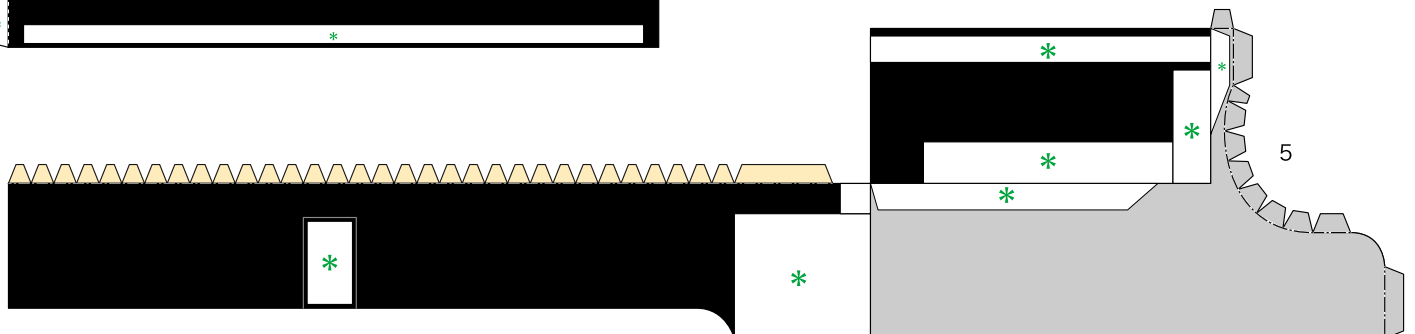

## Grand piano

A piano is a keyboard instrument that makes musical sounds through pressing of keys which cause hammers to strike strings. A standard-sized piano has 88 keys and is capable of playing a very broad range of notes. It is unclear when the first piano was created, but we know that pianos were around already in 1700. The grand piano, on which this paper craft is based, has undergone several changes to aspects such as the tightness and shape of its strings, having many improvements carried out over a long time and resulting in the shape it has today. The grand piano is a particularly large type of piano. Longer strings make for a better resonance, and so the grand piano has its frame parallel to the floor, allowing for a large space to house long strings. These long strings also mean that it is very large in size, making the grand piano perfect for use in big concert halls with high ceilings, or other areas with good acoustics.

**Parts sheet [Pattern] : Twenty-five A4 sheets**

**No. of Parts: 236**

When assembling the parts, be sure to carefully read the "Assembly Instructions" along with the parts sheet. This model was designed for Papercraft and may differ from the original in some respects.