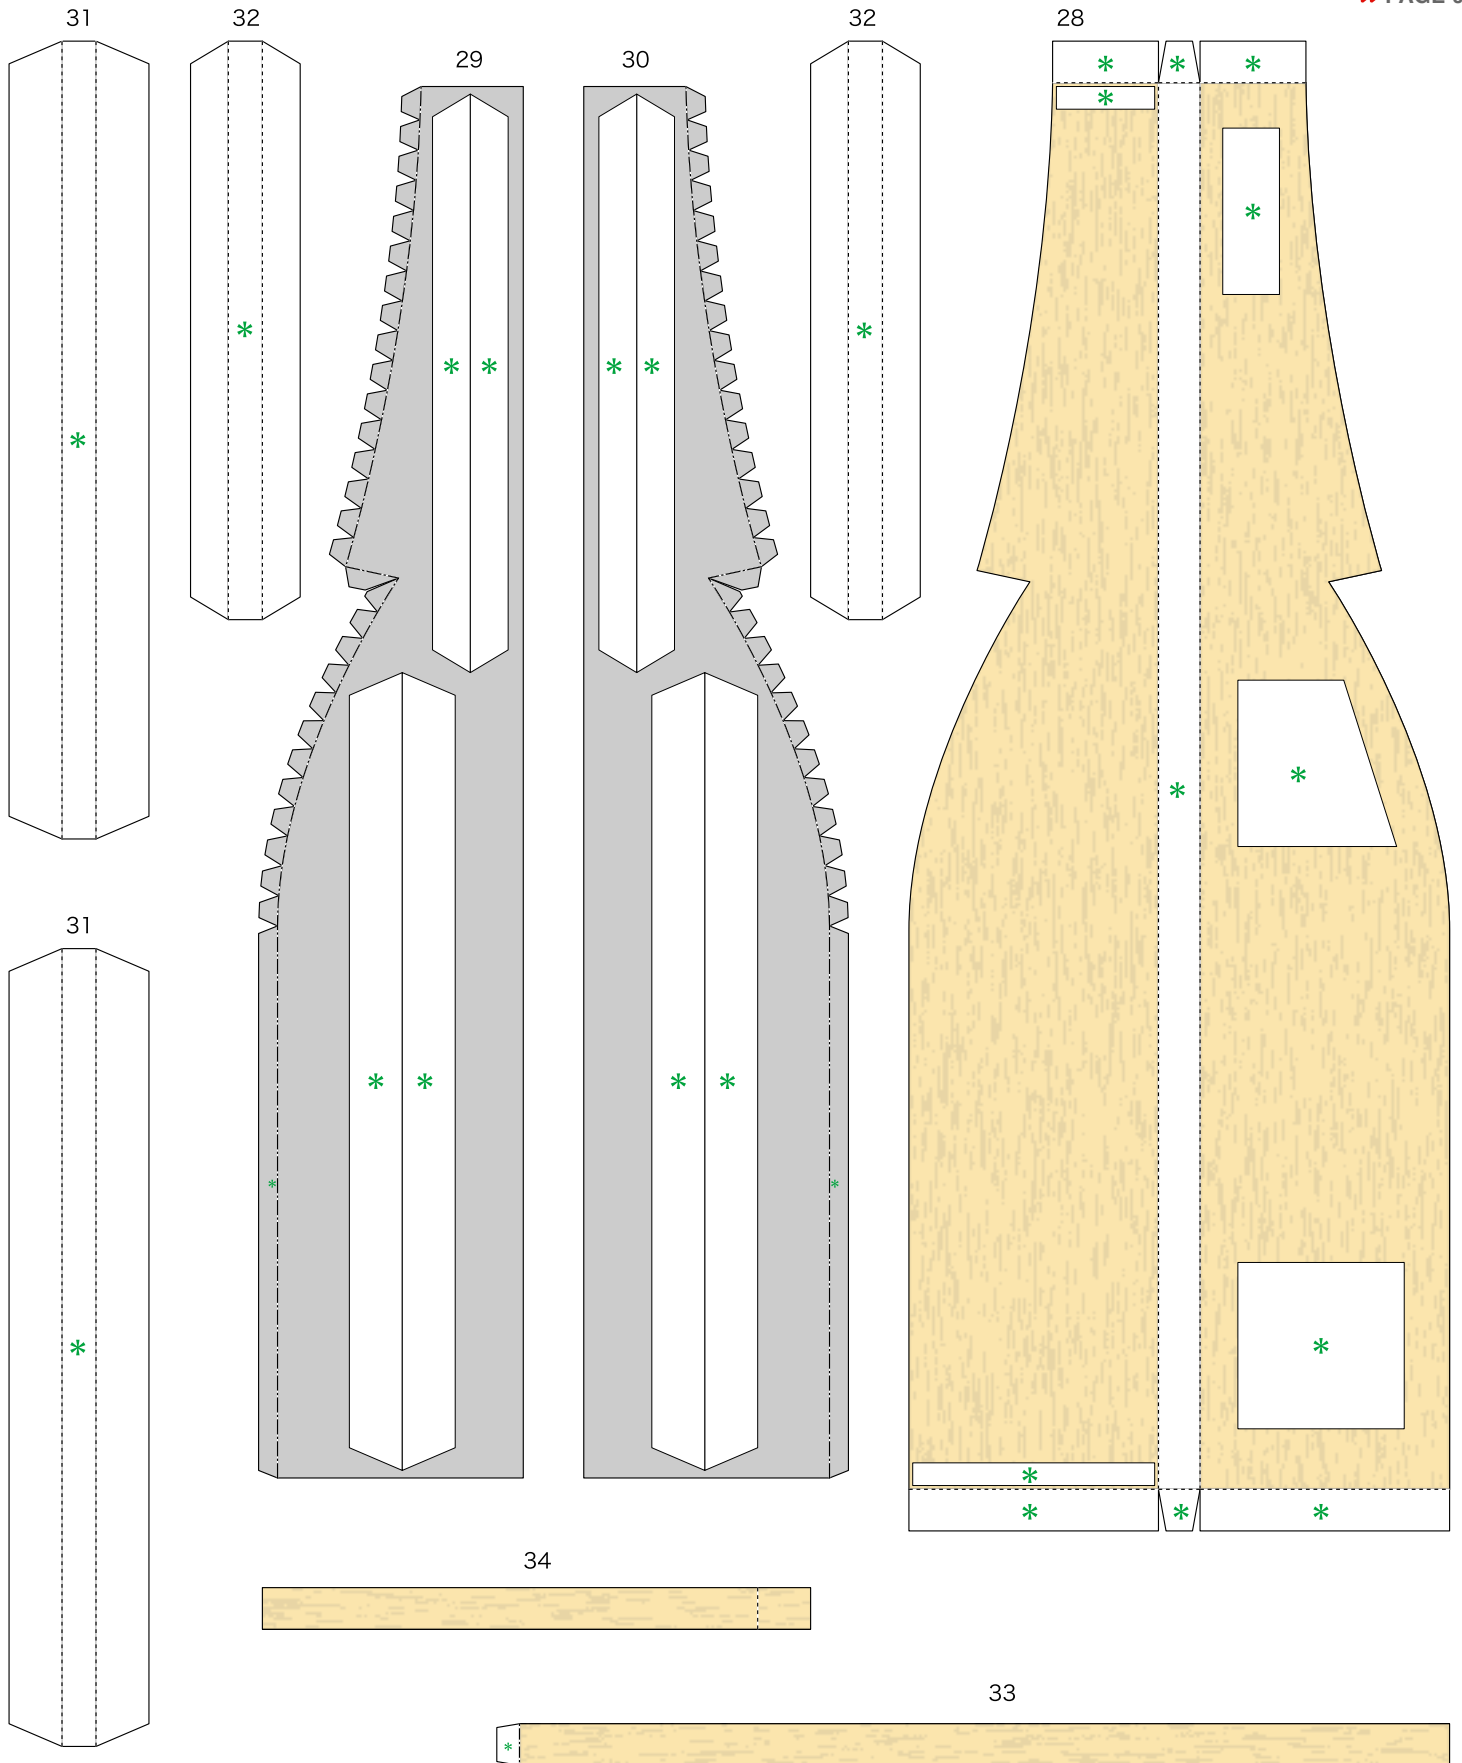

**Parts sheet [Pattern] : Twenty-five A4 sheets**

**No. of Parts: 236**

When assembling the parts, be sure to carefully read the "Assembly Instructions" along with the parts sheet. This model was designed for Papercraft and may differ from the original in some respects.

11

8

9

27

43

43

44

44

46

36

36

59

68

68

68

69

69

69

72

73

73

81

81

134